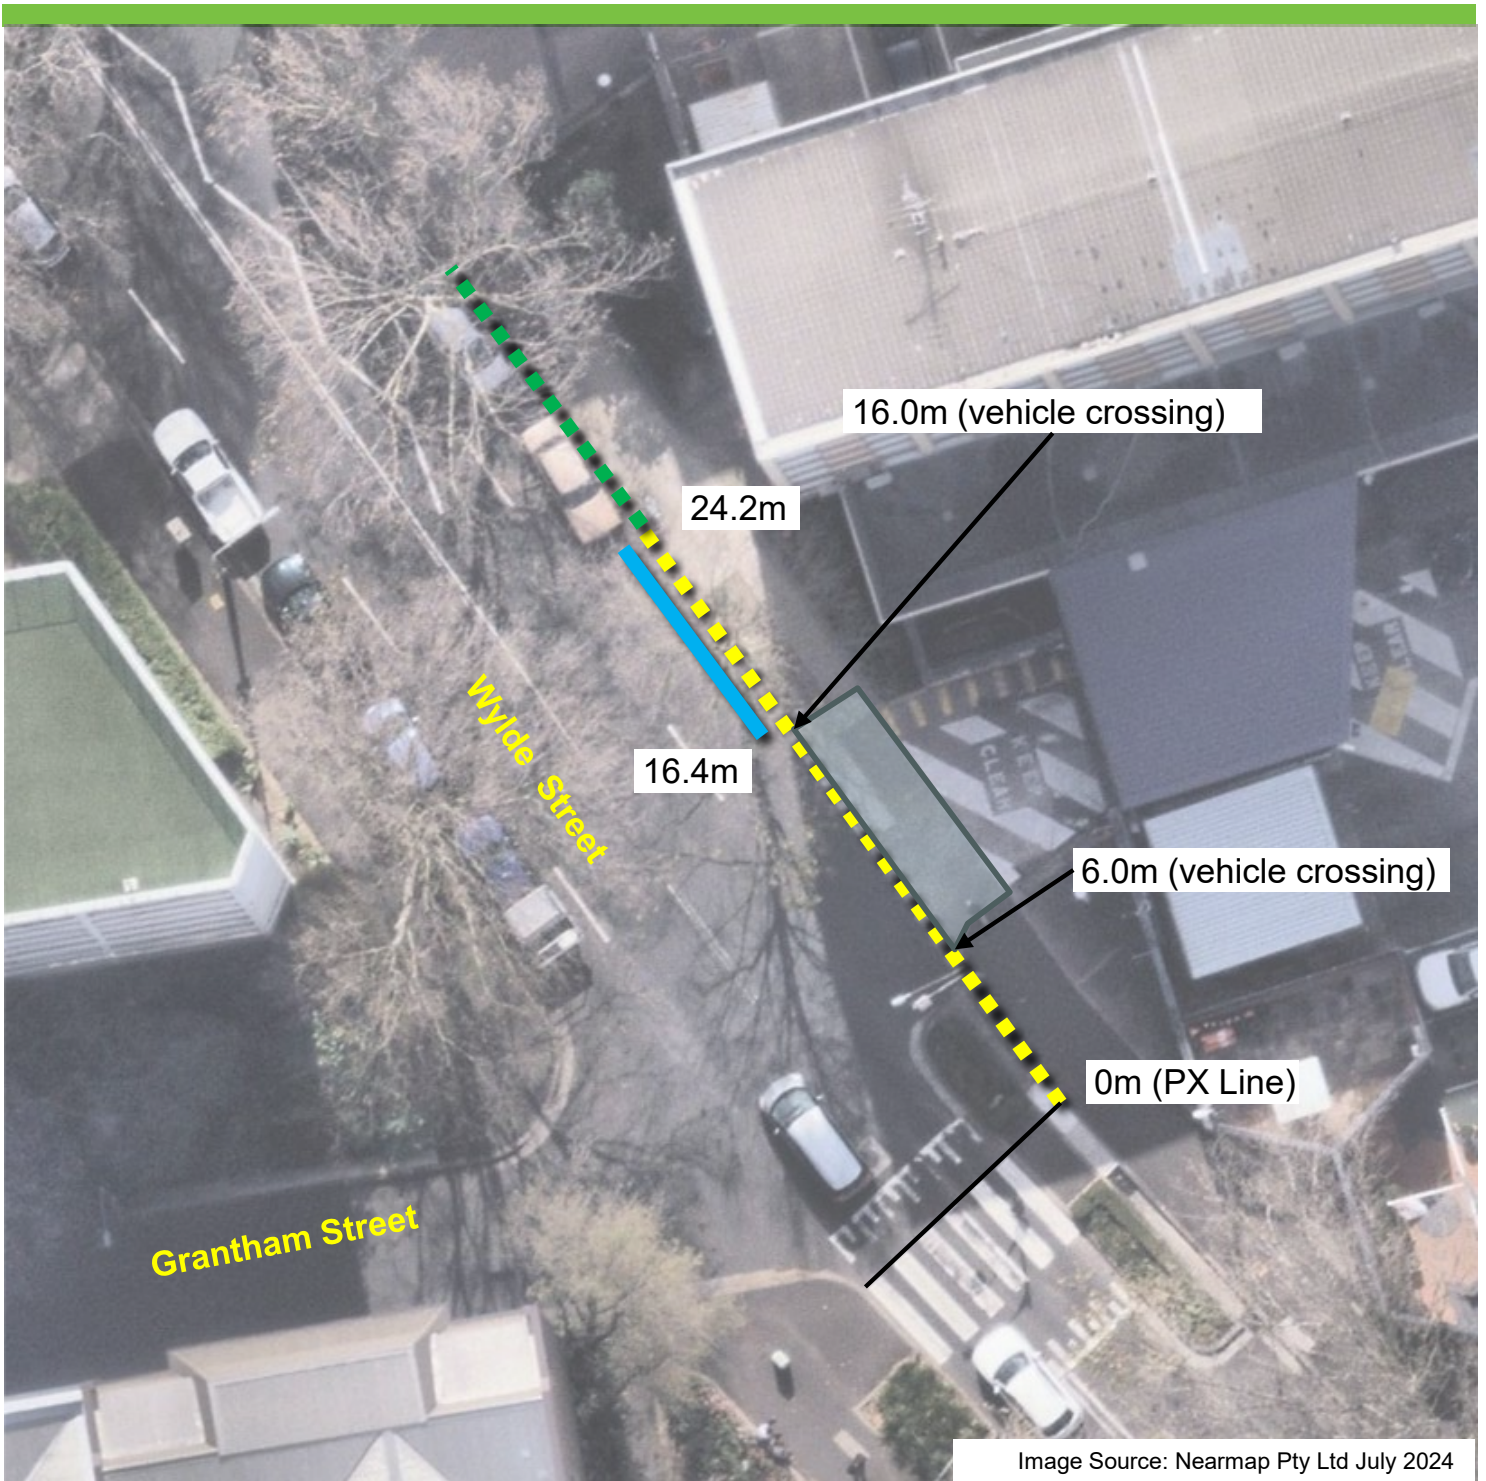

Wylde Street, Potts Point Proposed parking changes

Existing

-  "No Stopping"
-  "1P 8am-10pm Mon-Fri
Permit Holders Excepted
Area 19"

Proposed

-  "No Stopping 6am-9am"
- &
-  "P15 Min All Other Times"